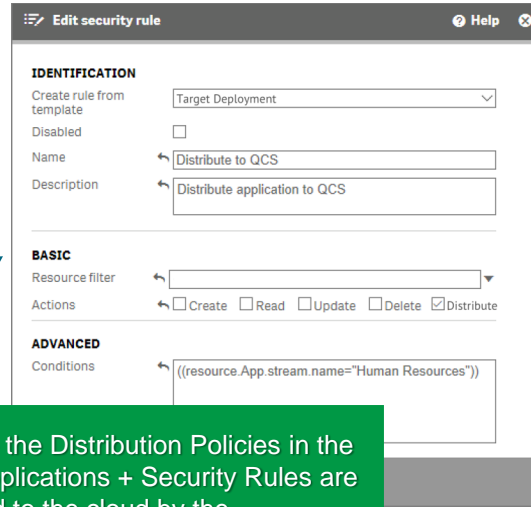

MCSC features: Apply the Qlik Sense Server license, setup identity providers, manage deployments and users and access the QMC..

Single license to login  
Consumption only Apps

Consumers

Administrator

Configure the Distribution Policies in the QMC. Applications + Security Rules are distributed to the cloud by the Application Distribution Service (ADS).